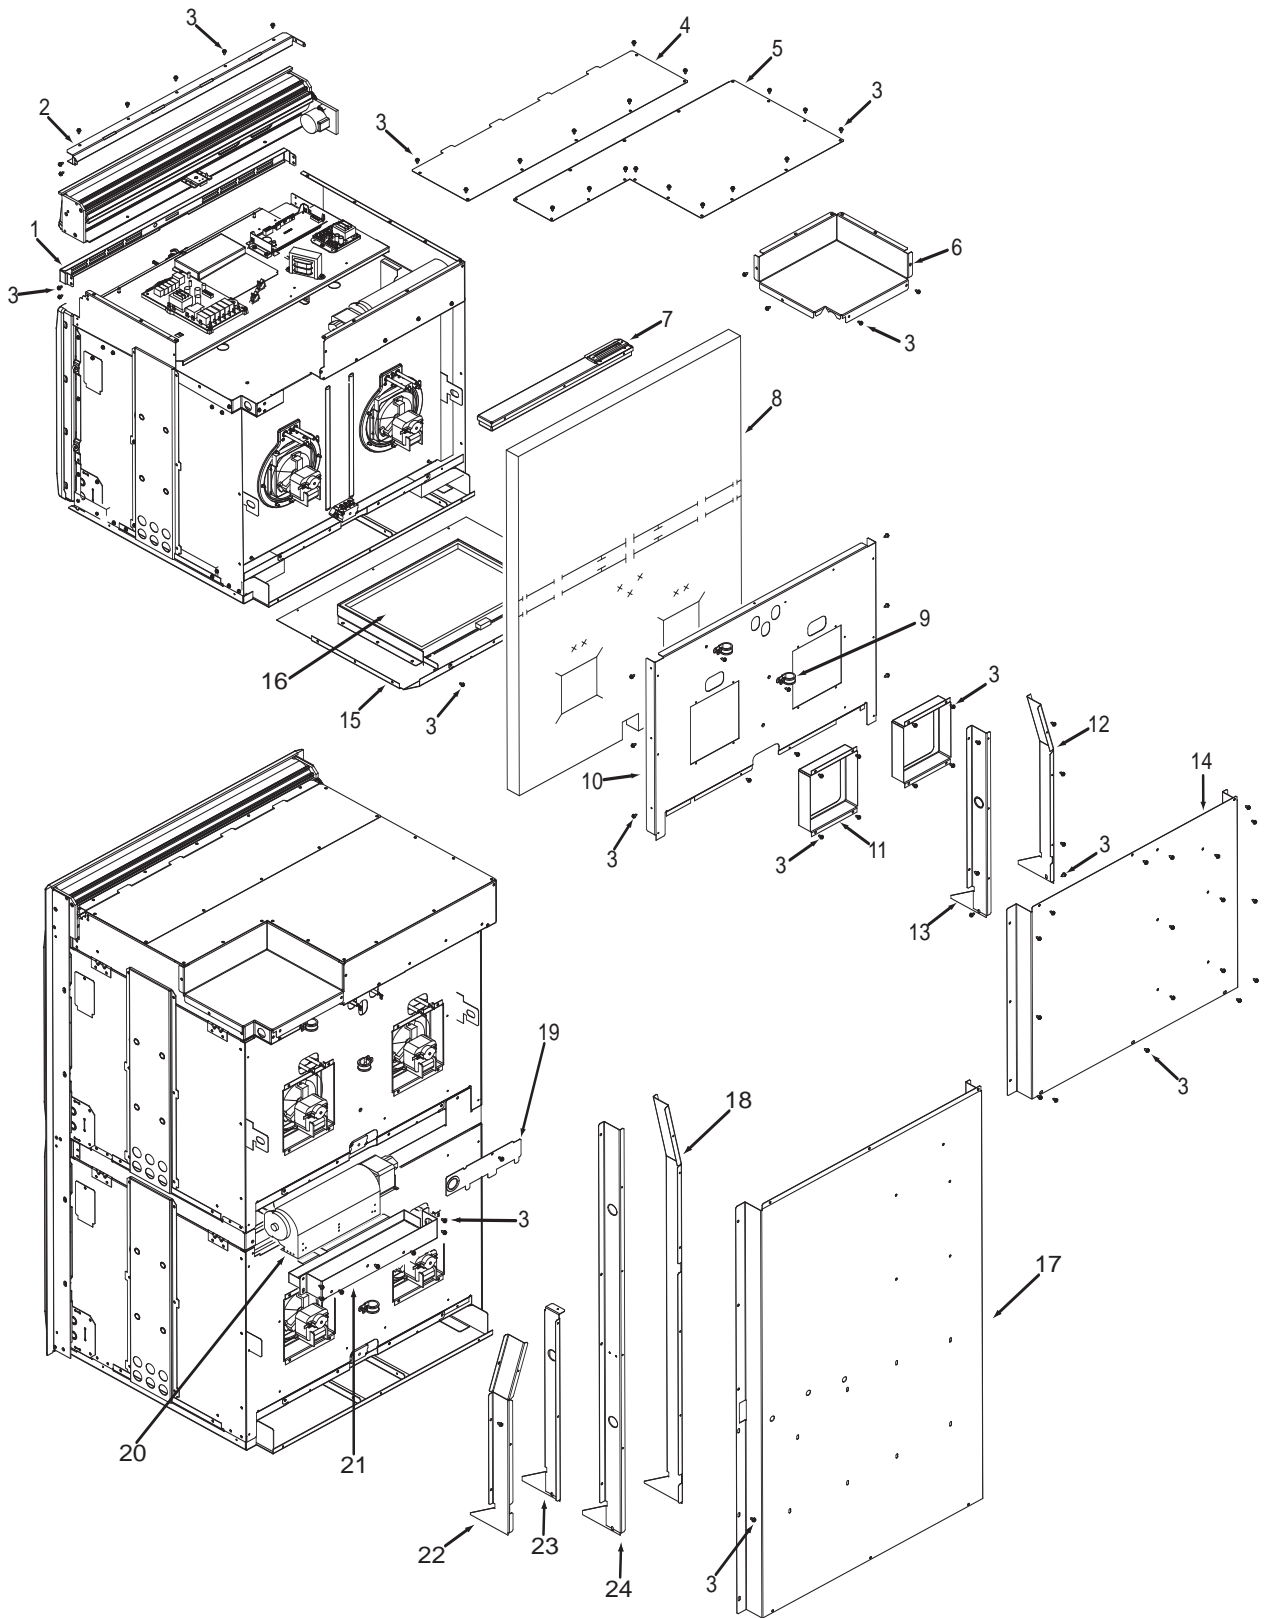

30" Back View Parts List Single and Double Oven

<u>Ref #</u>	<u>Part #</u>	<u>Description</u>
1	800374	Face Plate, Venting, Upper
2	800382	Stiffener, Top Module
3	801542	Screw, 8-18x3/8"
4	800379	Panel, Upper, Front
5	820118	Cover, Rear, Top Module
6	801705	Cover, Small, Top Module
7	801700	Catalyst, Sub Assembly
8	805976	Insulation, Cavity, Top
	805977	Insulation, Cavity, Top Dbl
	805978	Insulation, Cavity, Back
9	801913	Strain Relief, Metal
10	802919	Panel, Back, Top Insulation
11	802918	Panel, Inner, Back
12	801290	Channel, Divider, Side Exhaust
13	803074	Channel, Divider, Air, Single
14	820117	Panel, Back, Single Oven
15	801702*	Bake, Pan Assembly
16	800360*	Element, Bake
17	800388	Panel, Back, Double Oven
18	801169	Channel, Divider Side, Exhaust, Lrg
19	801208	Cover, Back Panel, Small
20	801143	Fan, Cooling, Lower
21	801209	Cover, Fan, Cooling
22	801170	Channel, Divider Side Exhaust, Sml
23	801171	Channel, Divider, Cooling
24	800393	Channel, Divider, Cooling, DO

36" Back View Parts List Single Oven

<u>Ref #</u>	<u>Part #</u>	<u>Description</u>
1	801536	Face Plate, Venting, Upper, 36"
2	801582	Stiffener, Top Module, 36"
3	801542	Screw, 8-18x3/8"
4	801478	Panel, Top Module, Front, 36"
5	801331	Cover, Large, 36"
6	801803	Cover, Small, Top Module, 36"
7	801700	Catalyst, Sub Assembly
8	805979	Insulation, Cavity, Top, 36"
	805980	Insulation, Cavity, Back, 36"
9	801913	Strain Relief, Metal, 36"
10	803329	Panel, Insulation, Back, 36"
11	802918	Panel, Inner, Back, 36"
12	803334	Channel, Exhaust, 36"
13	803327	Channel, Cooling, 36"
14	801506	Panel, Cover, Back, 36"
15	802700*	Bake, Pan Sub Assembly, 36"
16	800360*	Element, Bake, 36"

* See Bake Pan Assembly exploded view page 5-14.

**Oven Back Exploded View
Single and Double Oven**