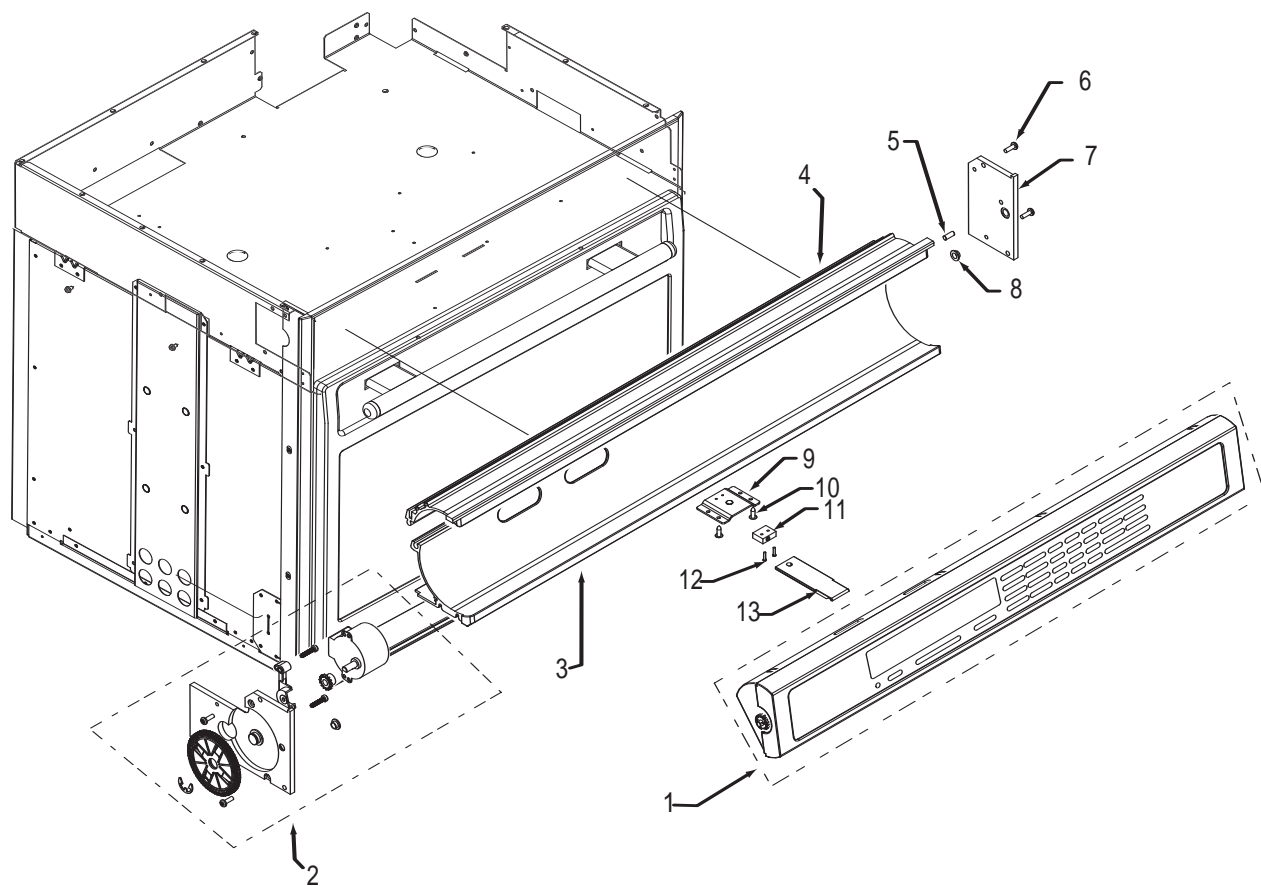

30" Oven Control Panel Parts List Single and Double Oven

<u>Ref #</u>	<u>Part #</u>	<u>Description</u>
1	805081	Control Head, 30, Snagl, Sst
	805104	Control Head, 30, Dbl, Sst
	805106	Control Head, 30, Snagl, Plt
	805107	Control Head, 30, Dbl, Plt
	805109	Control Head, 30, Snagl, Blk
	805110	Control Head, 30, Dbl, Blk
2	800948	Motor, Drive Assy., Sst (PTS #11031315 See Ref #14)
	801734	Motor, Drive Assy., Plt (PTS #11031315 See Ref #14)
	801733	Motor, Drive Assy., Blk (PTS #11031315 See Ref #14)
	801231	C-Channel Bottom, 30", Sst
3	801738	C-Channel Bottom, 30", Plt
	801740	C-Channel Bottom, 30", Blk
4	801230	C-Channel Top, 30", Sst
	801737	C-Channel Top, 30", Plt
	801739	C-Channel Top, 30", Blk
5	802964	Pin, Stop, Control Panel
6	801538	Screw, 8-32x1/2"
7	802791	Plate, Mounting, Right, Ctrl Panel
8	803484	Bearing, Flange, Control Panel
9	801920	Bracket, Switch, Control Panel
10	801549	Screw, 8-18x1/2"
11	801051	Switch, Actuation, Control Panel
12	801677	Screw, 2-56x3/8"
13	800704	Plunger, Control Display

36" Oven Control Panel Parts List Single Oven

<u>Ref #</u>	<u>Part #</u>	<u>Description</u>
1	805105	Control Head, 36, Snagl, Sst
	805108	Control Head, 36, Snagl, Plt
2	805111	Control Head, 36, Snagl, Blk
	800948	Motor, Drive Assy., Sst (PTS #11031315 See Ref #14)
	801734	Motor, Drive Assy., Plt (PTS #11031315 See Ref #14)
3	801733	Motor, Drive Assy., Blk (PTS #11031315 See Ref #14)
	801525	C-Channel Bottom, 36", Sst
4	801742	C-Channel Bottom, 36", Plt
	801744	C-Channel Bottom, 36", Blk
	801526	C-Channel Top, 36", Sst
	801741	C-Channel Top, 36", Plt
5	801743	C-Channel Top, 36", Blk
	802964	Pin, Stop, Control Panel
6	801538	Screw, 8-32x1/2"
7	802791	Plate, Mounting, Right, Ctrl Panel
8	803484	Bearing, Flange, Control Panel
9	801920	Bracket, Switch, Control Panel
10	801549	Screw, 8-18x1/2"
11	801051	Switch, Actuation, Control Panel
12	801677	Screw, 2-56x3/8"
13	800704	Plunger, Stainless Steel

Not Shown

803319 Spring, Ribbon Cable, Short

**Oven Control Panel Exploded View
Single and Double Oven**